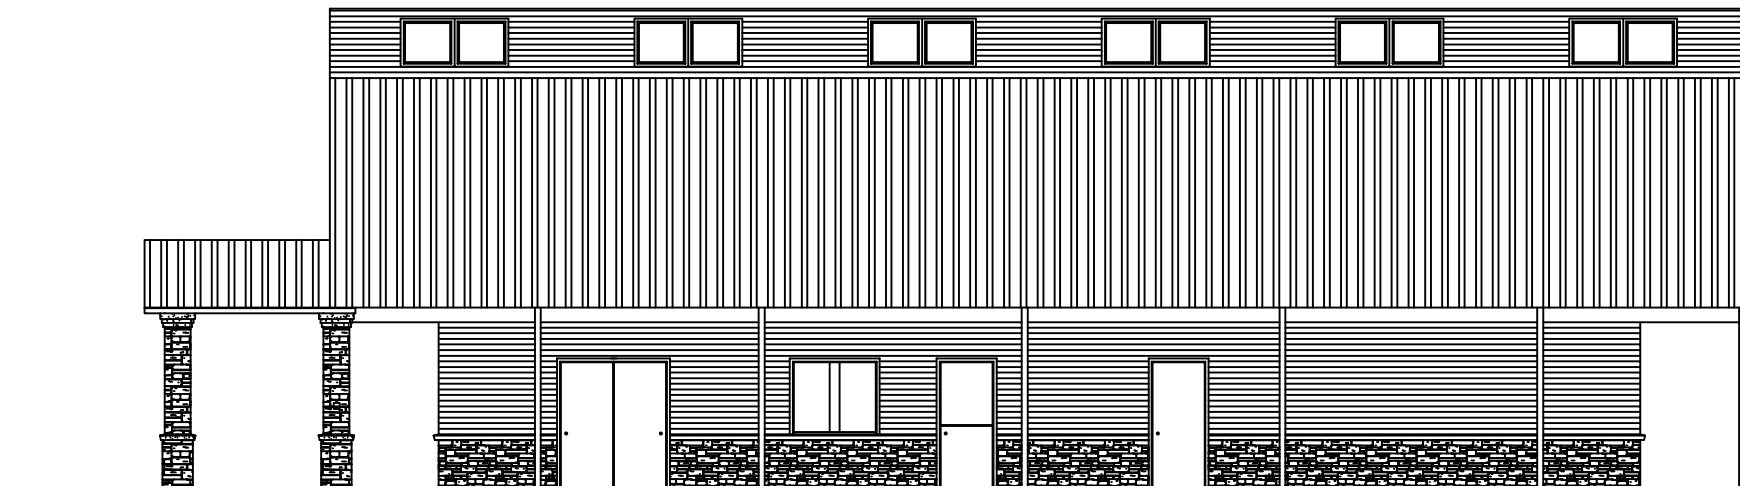

PRELIMINARY ST. ROBERT COMMUNITY BUILDING
FRONT ELEVATION

IRELAND ARCHITECTS
103 E. SHAWNEE
SPRINGFIELD, MO 65804
PHONE: 417.881.8401
FAX: 417.881.8999
WWW.IRELANDARCHITECTS.COM

6-23-09

PRELIMINARY ST. ROBERT COMMUNITY BUILDING
SIDE ELEVATION