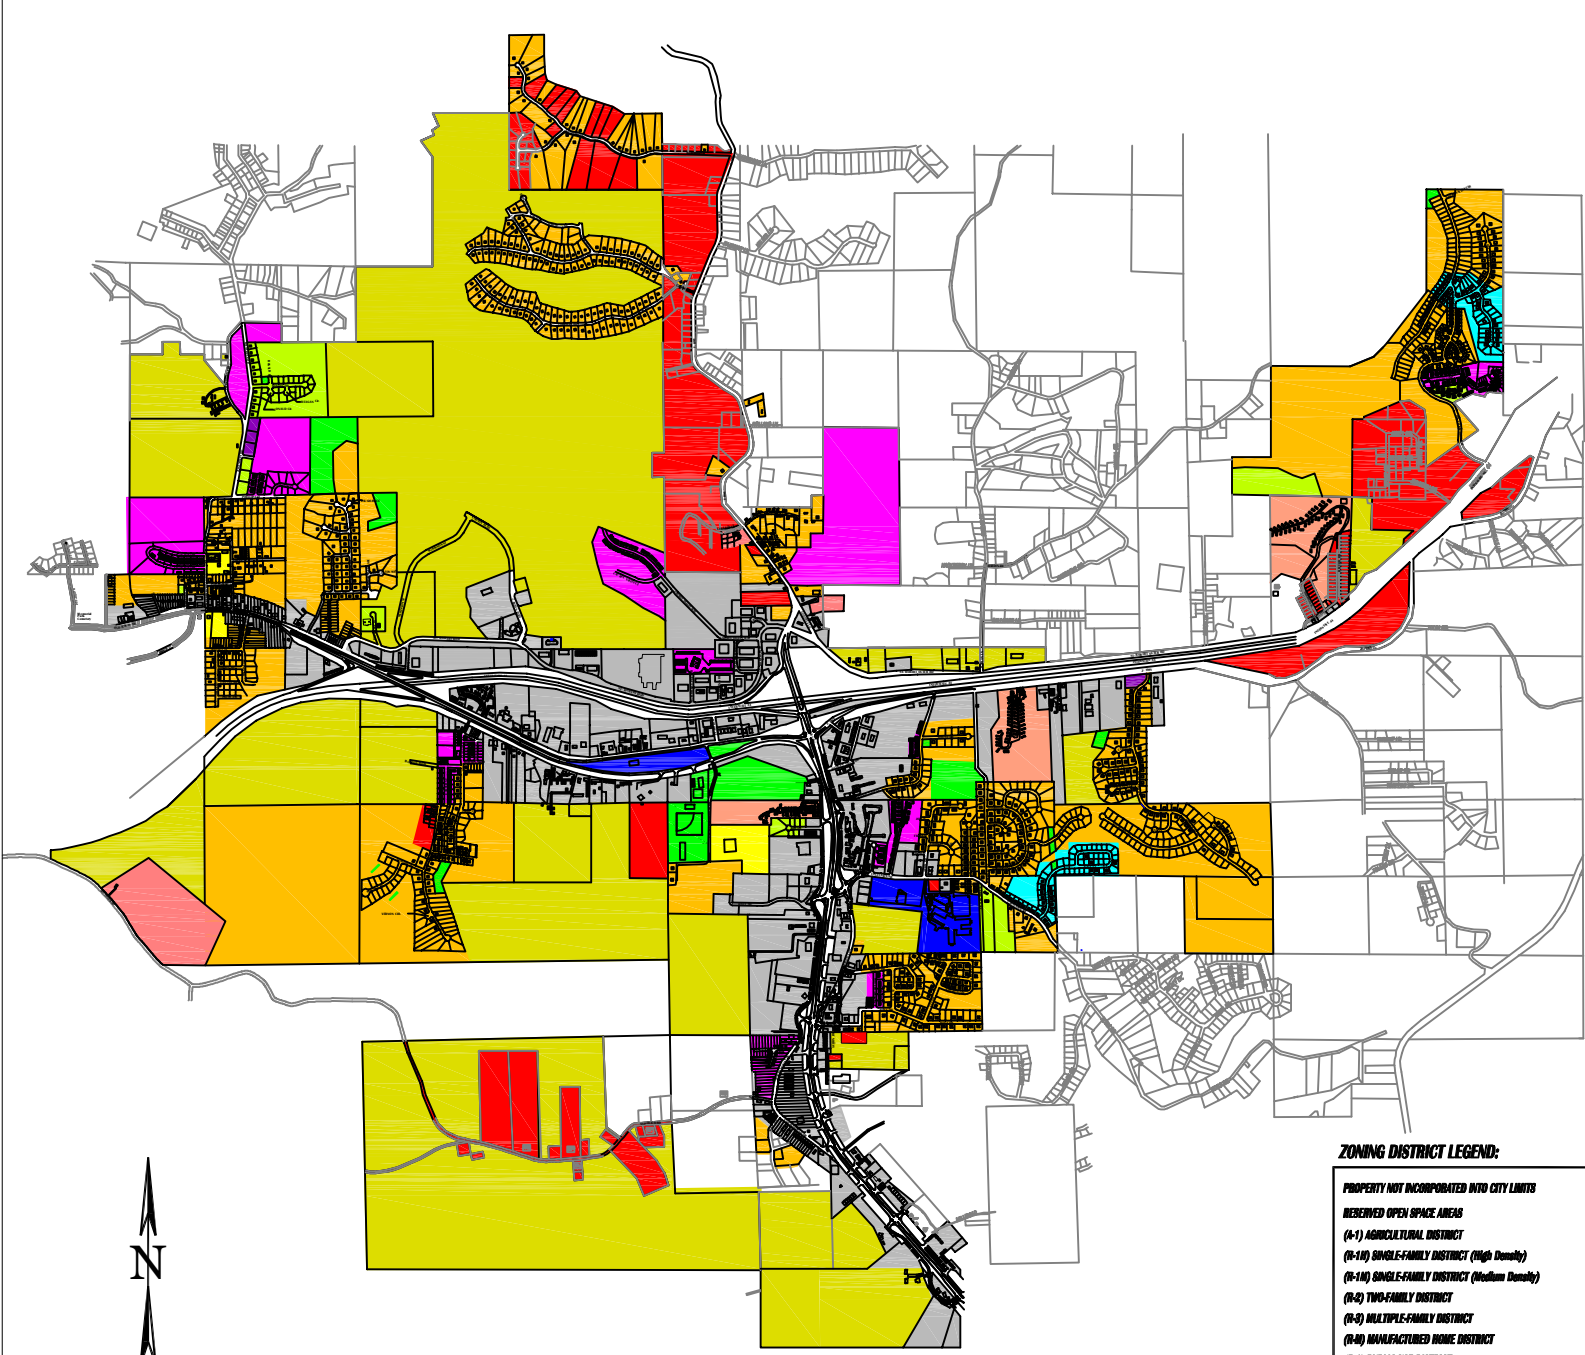

City of St. Robert

194 Eastlawn Ave, Ste A

St. Robert, Missouri 65584

City Ward District Map

Drawn By: ALC Date: 09-30-99

Scale: N.T.S Revised: 07-05-08

ZONING DISTRICT LEGEND:

- PROPERTY NOT INCORPORATED INTO CITY LIMITS [Red Box]
- RESERVED OPEN SPACE AREAS [Green Box]
- (A-1) AGRICULTURAL DISTRICT [Yellow Box]
- (R-1H) SINGLE-FAMILY DISTRICT (High Density) [Cyan Box]
- (R-1M) SINGLE-FAMILY DISTRICT (Medium Density) [Light Blue Box]
- (R-2) TWO-FAMILY DISTRICT [Light Green Box]
- (R-3) MULTIPLE-FAMILY DISTRICT [Pink Box]
- (R-4) MANUFACTURED HOME DISTRICT [Purple Box]
- (P-1) PUBLIC USE DISTRICT [Blue Box]
- (C-1) NEIGHBORHOOD COMMERCIAL DISTRICT [Dark Blue Box]
- (C-2) GENERAL COMMERCIAL DISTRICT [Grey Box]
- (I-1) LIGHT HAZARD INDUSTRIAL DISTRICT [Yellow Box]
- (I-2) MEDIUM HAZARD INDUSTRIAL DISTRICT [Red Box]